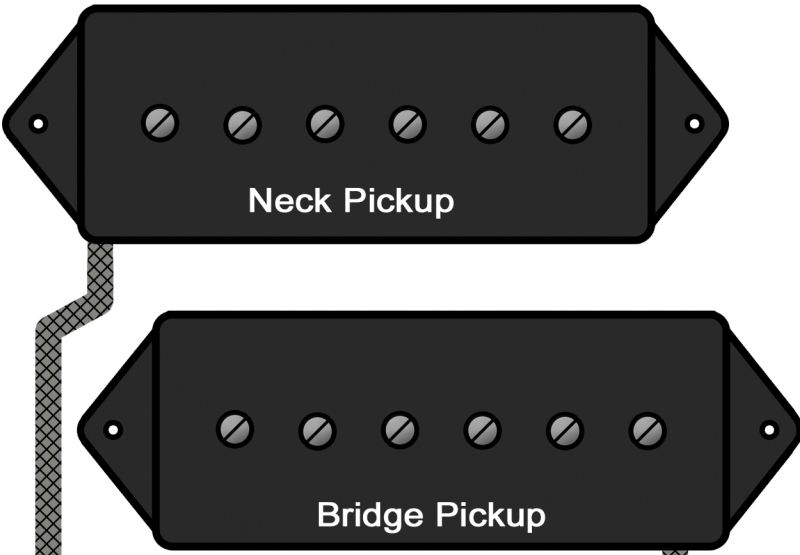

Casino[®] '50s-style Wiring

For Lollar P-90s with Single Conductor Wire

KEY

- = Solder joint
- Braided Shield (GROUND)
- Conductor Wire (HOT)

Signal paths:

- = Hot path
- = Ground path