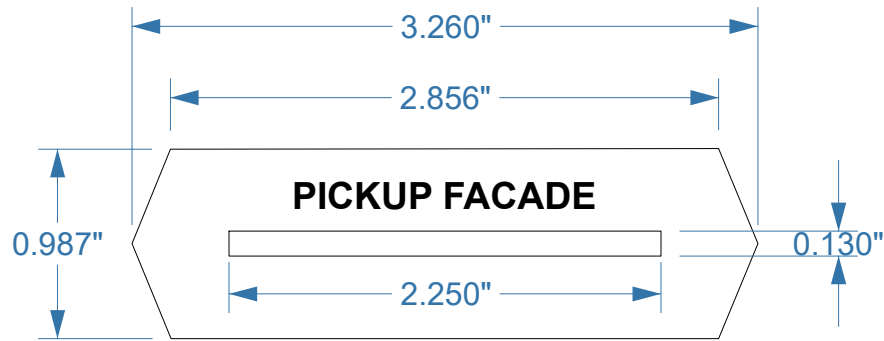

# C.C. SOLID BODY INSTALLATION (PICKGUARD MOUNT)

routh depth: approximately 0.938"  
mounting screws: #3-48 x 1.25"  
springs: 1.25"

+1 (206) 463 9838