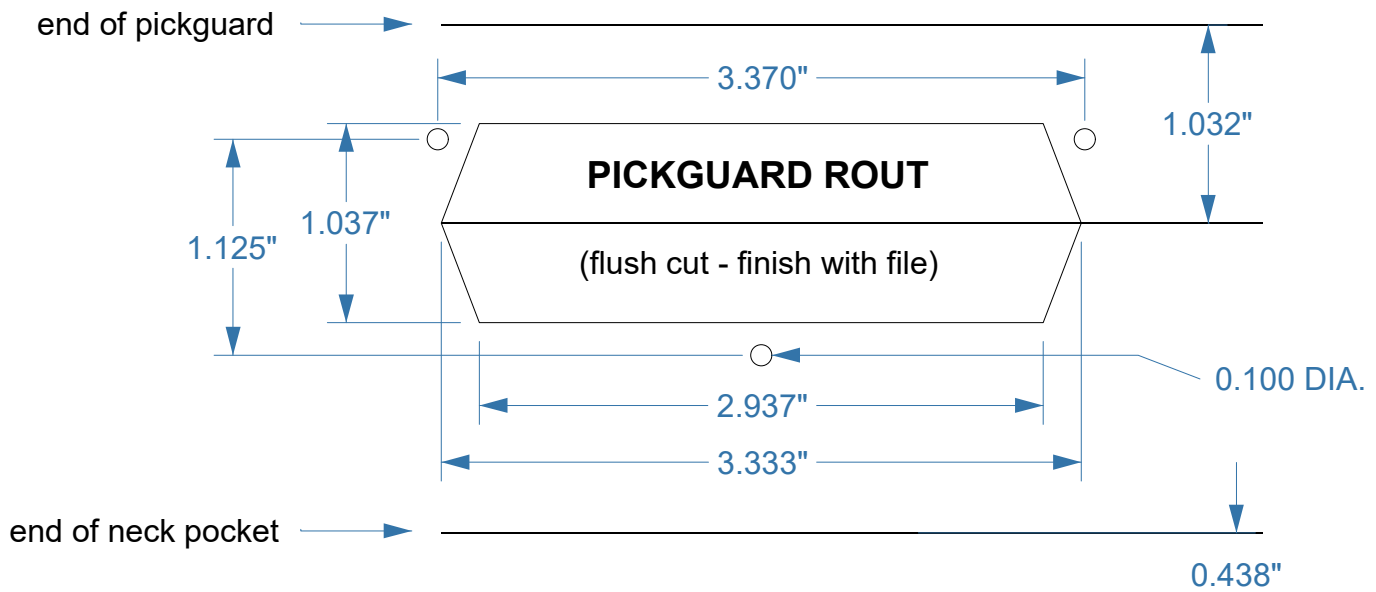

# C.C. SOLID BODY INSTALLATION (PICKGUARD MOUNT)

routh depth: approximately 0.938"  
mounting screws: #3-48 x 1.25"  
springs: 1.25"

+1 (206) 463 9838