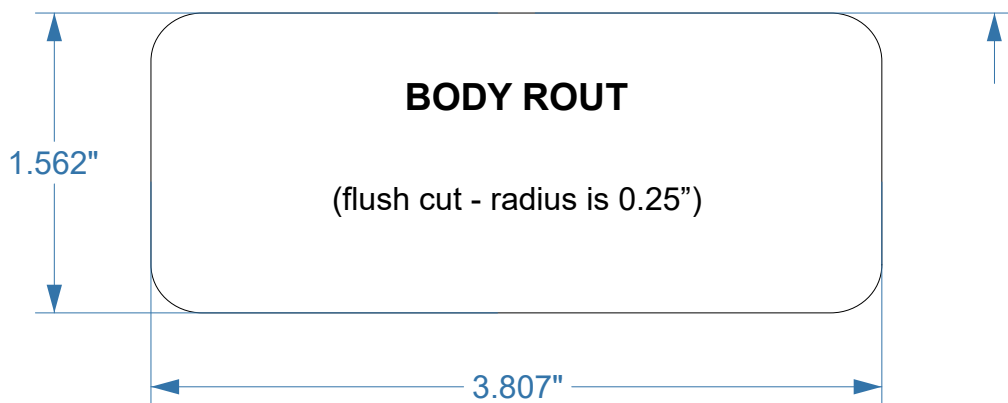

# C.C. SOLID BODY INSTALLATION (PICKGUARD MOUNT)

routh depth: approximately 0.938"  
mounting screws: #3-48 x 1.25"  
springs: 1.25"

+1 (206) 463 9838