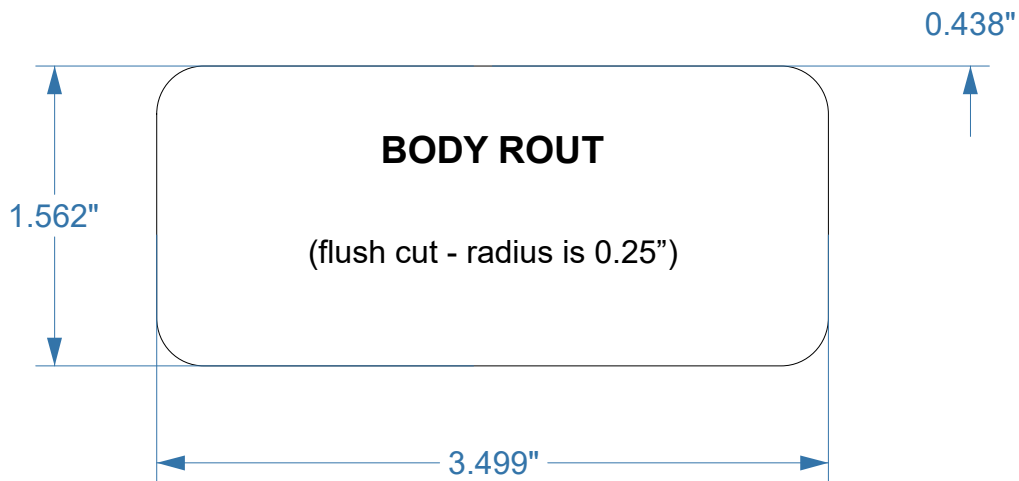

C.C. SOLID BODY INSTALLATION (BODY MOUNT)

end of pickguard

end of neck pocket

routh depth: approximately 0.938"
mounting screws: #4 - 0.875"
springs: 1.25"

+1 (206) 463 9838