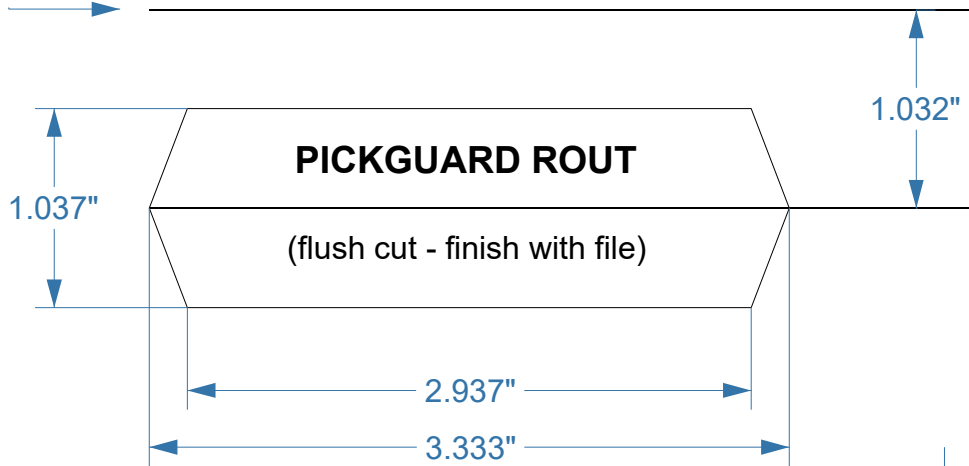

C.C. SOLID BODY INSTALLATION (BODY MOUNT)

end of pickguard

end of neck pocket

routh depth: approximately 0.938"
mounting screws: #4 - 0.875"
springs: 1.25"

+1 (206) 463 9838