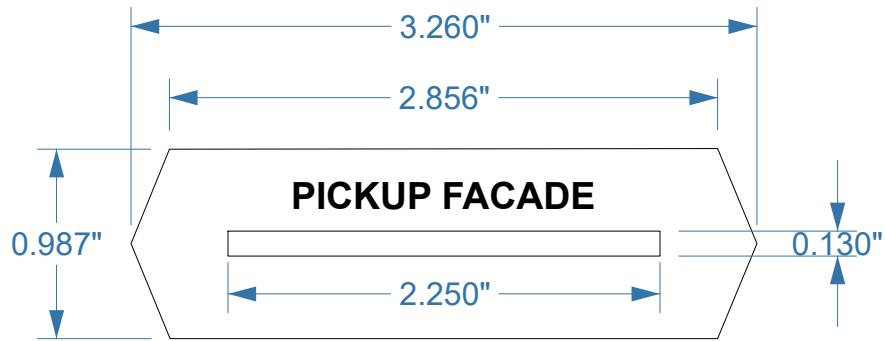

C.C. SOLID BODY INSTALLATION (BODY MOUNT)

end of pickguard

end of neck pocket

routh depth: approximately 0.938"
mounting screws: #4 - 0.875"
springs: 1.25"

+1 (206) 463 9838